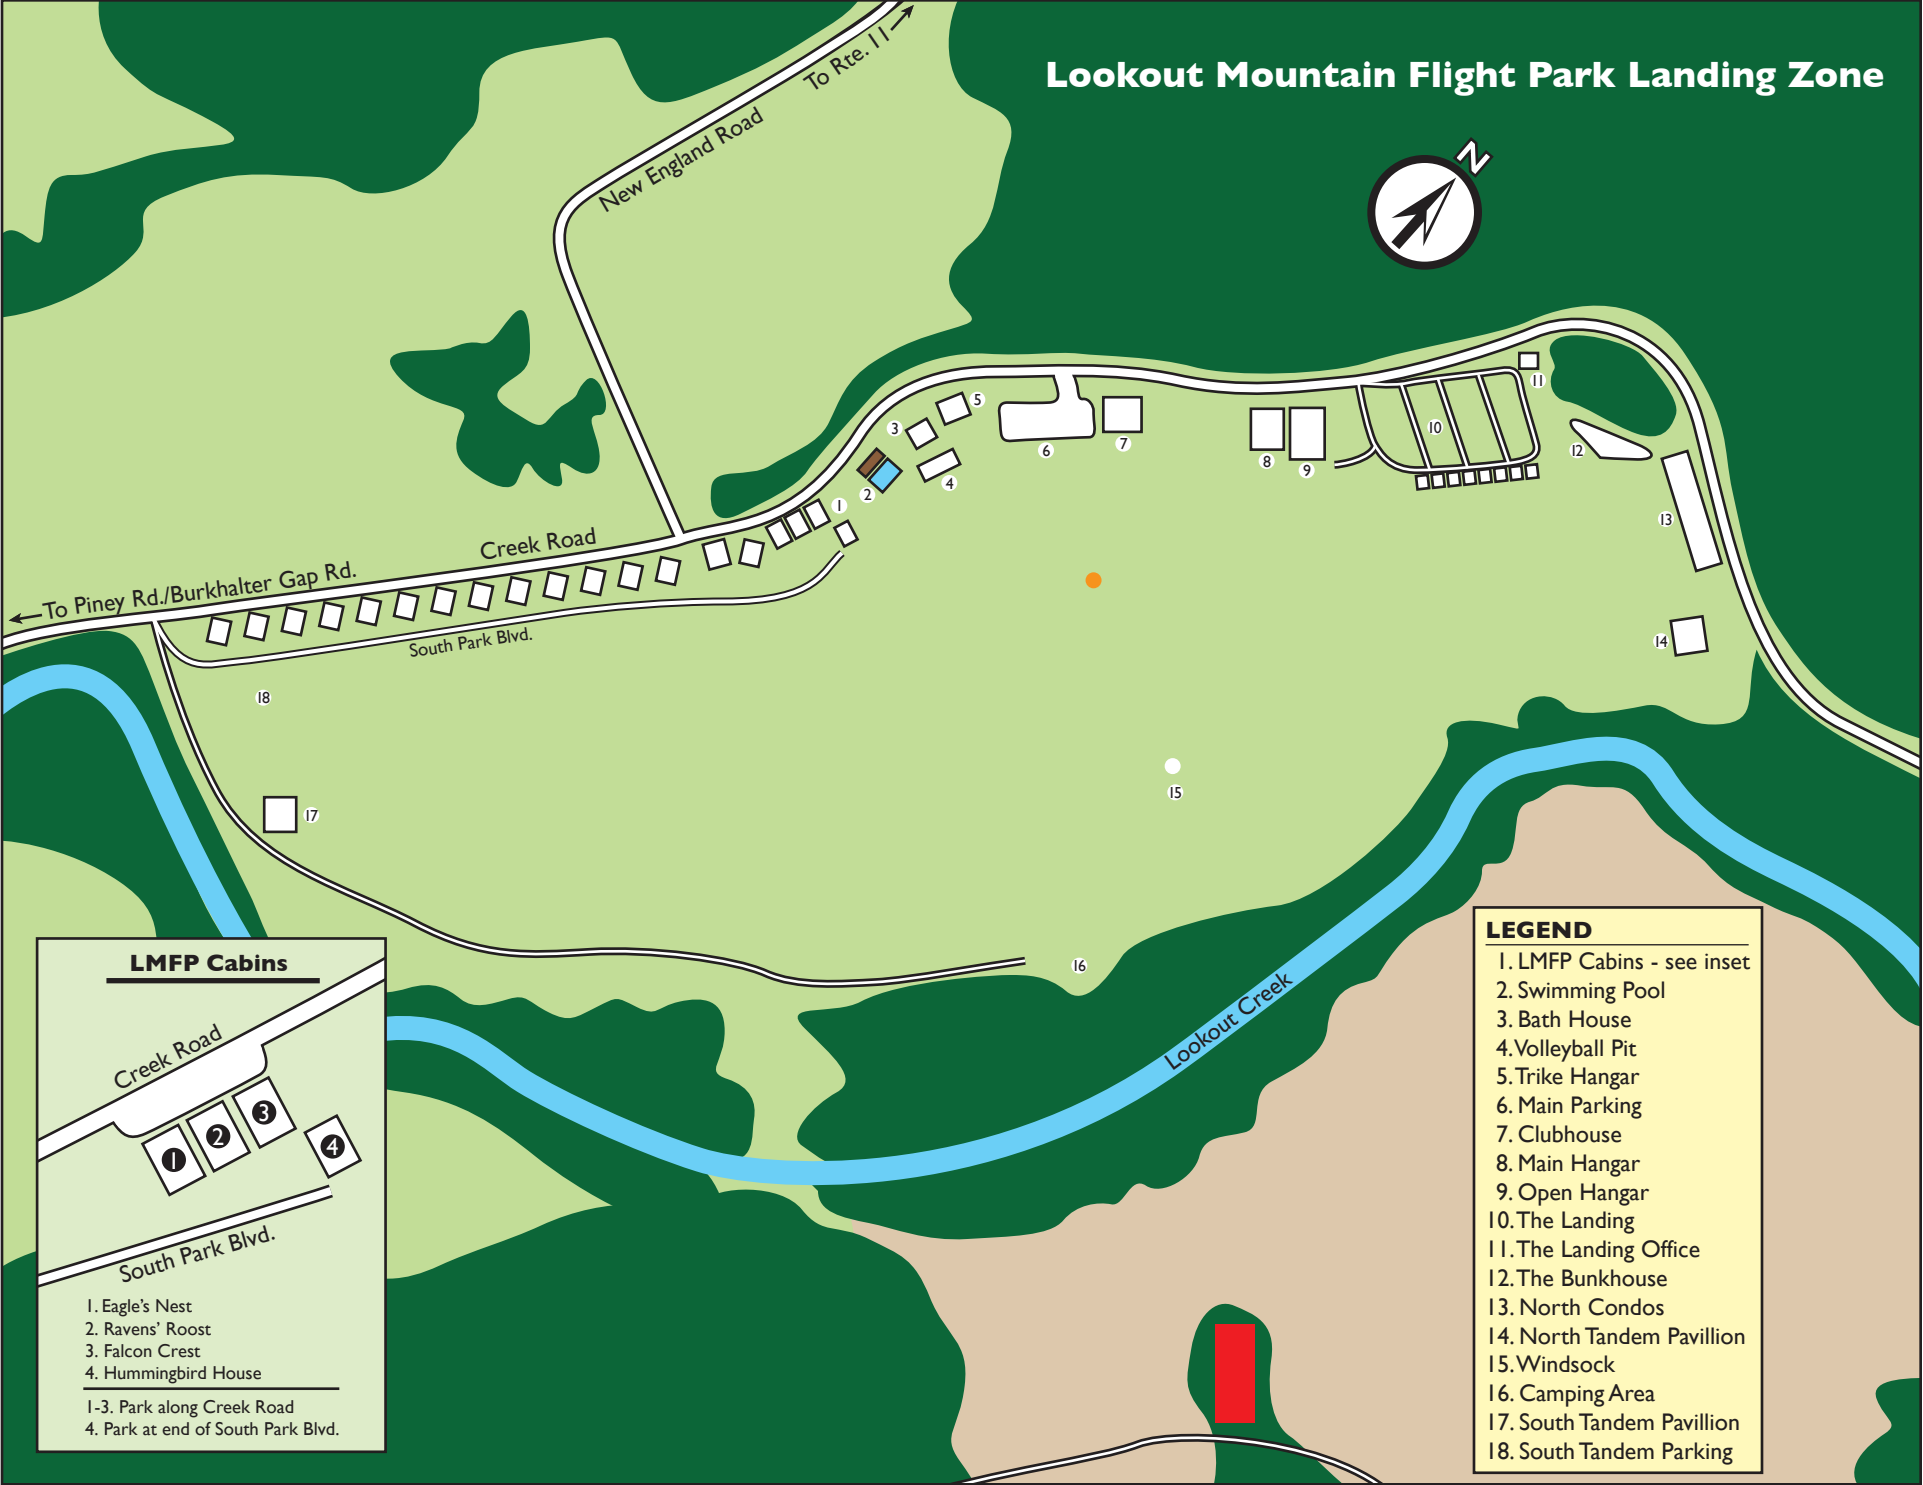

Lookout Mountain Flight Park Landing Zone

LMFP Cabins

1. Eagle's Nest
 2. Ravens' Roost
 3. Falcon Crest
 4. Hummingbird House

1-3. Park along Creek Road
 4. Park at end of South Park Blvd.

LEGEND

1. LMFP Cabins - see inset
2. Swimming Pool
3. Bath House
4. Volleyball Pit
5. Trike Hangar
6. Main Parking
7. Clubhouse
8. Main Hangar
9. Open Hangar
10. The Landing
11. The Landing Office
12. The Bunkhouse
13. North Condos
14. North Tandem Pavillion
15. Windsock
16. Camping Area
17. South Tandem Pavillion
18. South Tandem Parking